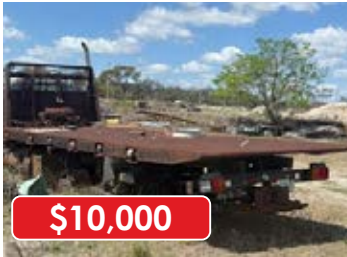

Volvo 2010 L 120 E Loader 4.0 bucket. Runs excellent $35,000.00

Chevron tilt & slide 24' steel bed, with 12 ton winch, 10 ton stinger, cargo belt pockets, heavy duty for tandem truck. Only needs paint and decals $10,000.00 OBO.