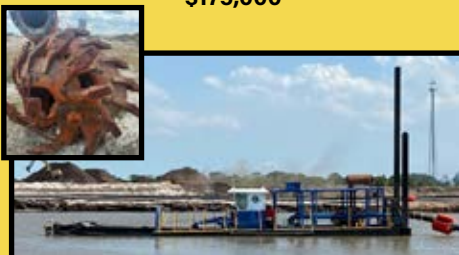

CUTTERHEAD DREDGE

Complete set, Roughly 2000ft pipe Operator cabin/engine room house, Handrails Anchors x2, Spuds/Y valve, 30 pipe floats. $275,000.