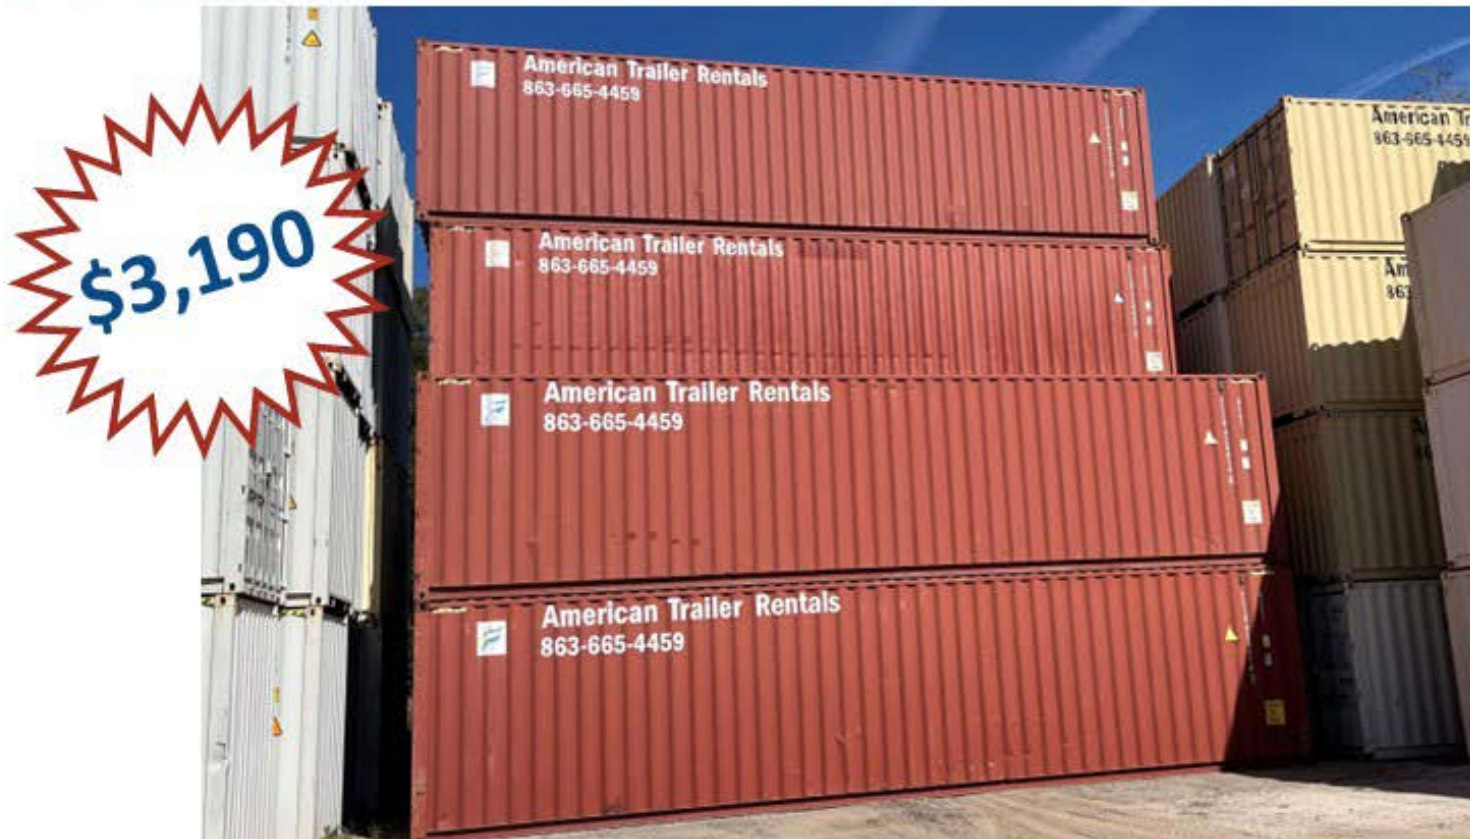

HIGHEST QUALITY USED CONTAINERS ON THE MARKET!

**863-665-4459
service@ATRI.net
Text 863-666-0459**

What makes ours THE BEST?

Our *high cube* containers come from our local rental fleet which is younger with WAY less wear and tear than other companies' containers that are retired from the port after countless salty trips