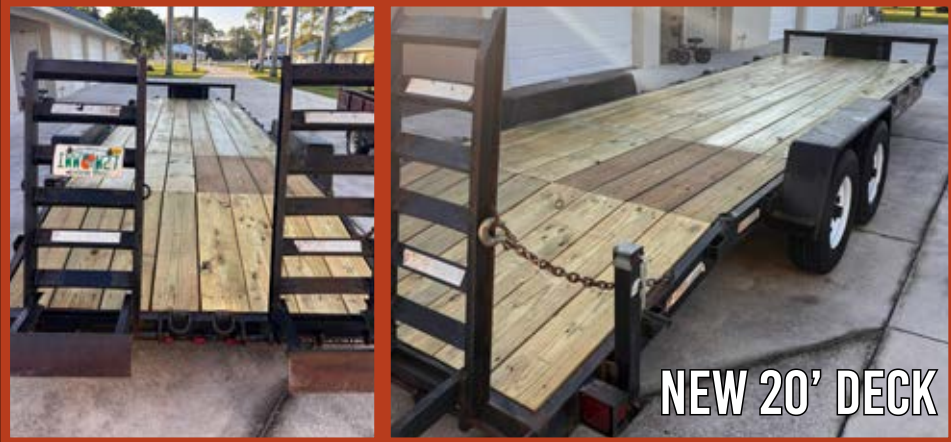

YOUR FIRST CHOICE FOR HEAVY EQUIPMENT

7K AXLES

NEW 20' DECK

2018 EQUIPMENT TRAILER

20' DECK W/ 4' DOVETAIL, 7K AXLES, TOOL BOX
NEW PRESSURE TREATED DECK BOARDS

\$6,500.00 OBO

CALL 772-201-7797

New 25 ton, 30 ton and 40 ton
DUMP WAGONS
FOR SALE AND IN STOCK.
Available with or without tailgates.