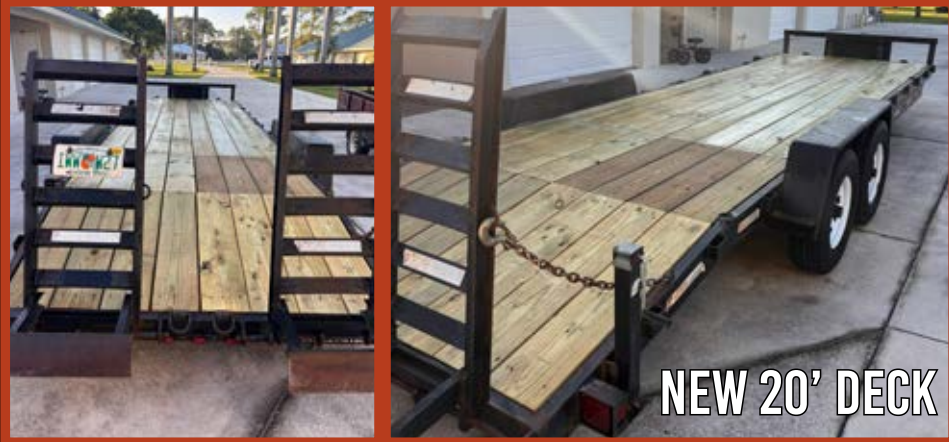

BAD BOY MOWERS

THOMPSON TRACTOR CO.
15601 Orange Ave. | Ft. Pierce, FL 34945
772-460-9040 | ThompsonTractorCo.com

7K AXLES

NEW 20' DECK

2018 EQUIPMENT TRAILER

20' DECK W/ 4' DOVETAIL, 7K AXLES , TOOL BOX
NEW PRESSURE TREATED DECK BOARDS