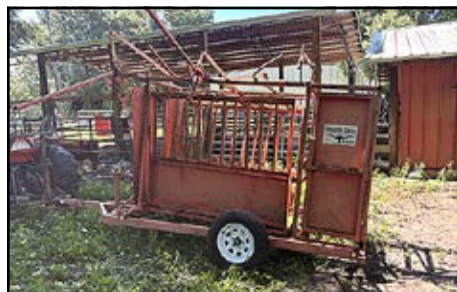

Miller Welder Syncrowave 250 - Needs TLC, Hasn't Been Used In 6 Years. \$1,200.00 OBO. Call 772-370-0729.

Numerous Trans. & Engines. For info and price 772-287-2060.

Cracker Chute Squeeze Chute \$5,500 OBO. 813-244-7253 or 813-652-8170.