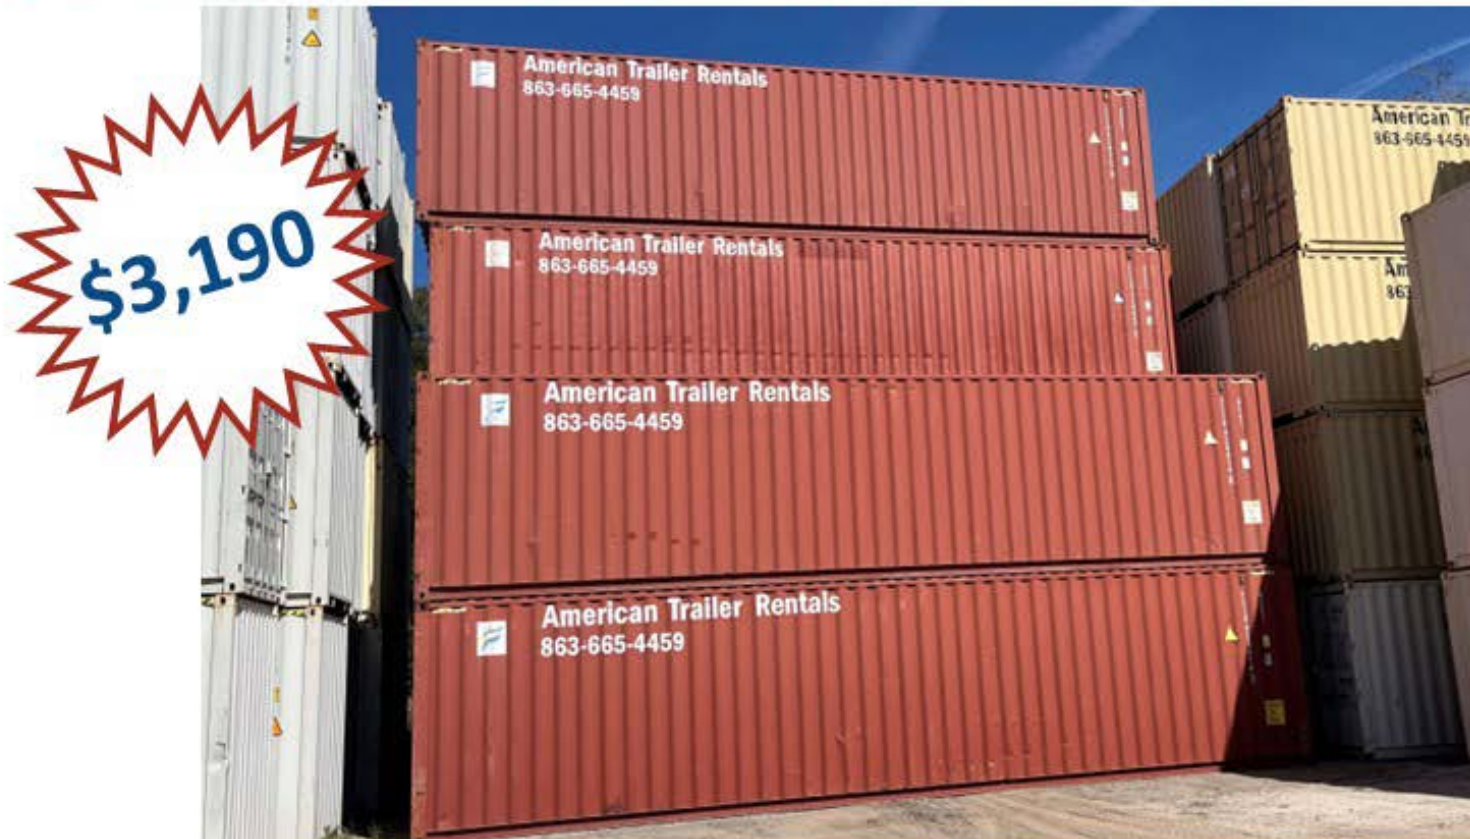

HIGHEST QUALITY USED CONTAINERS ON THE MARKET!

**863-665-4459
service@ATR1.net
Text 863-666-0459**

What makes ours THE BEST?

Our *high cube* containers come from our local rental fleet which is younger with WAY less wear and tear than other companies' containers that are retired from the port after countless salty trips