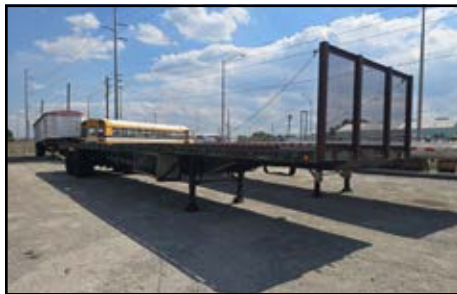

'89 Lufkin 48'x102" Flatbed Trailer - **$7,800. OBO.** Call 863-465-1713.